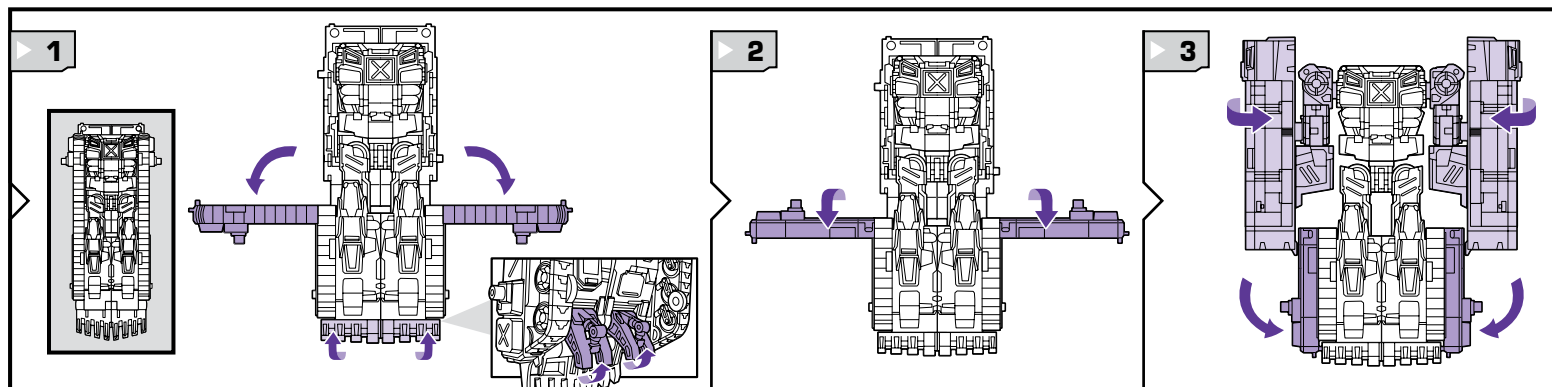

TRANSFORMERS

UNIVERSE

DECEPTICON DROPSHOT

AGES 5+
83852/83855 Asst.

TRANSFORMERS.COM

NOTE: Some parts are made to detach if excessive force is applied and are designed to be reattached if separation occurs. Adult supervision may be necessary for younger children.

CHANGING TO ROBOT

Reverse order of instructions to convert back into vehicle.