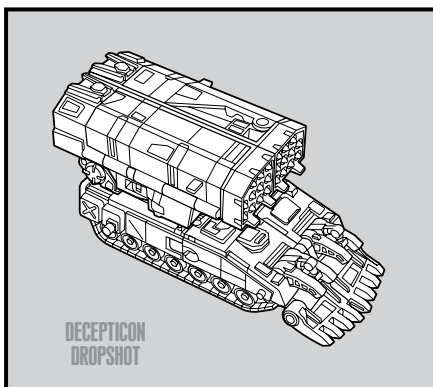

CHANGING TO ROBOT