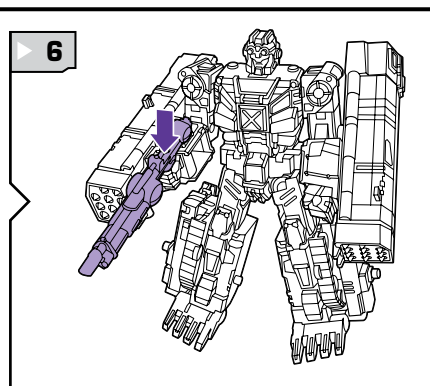

CHANGING TO ROBOT