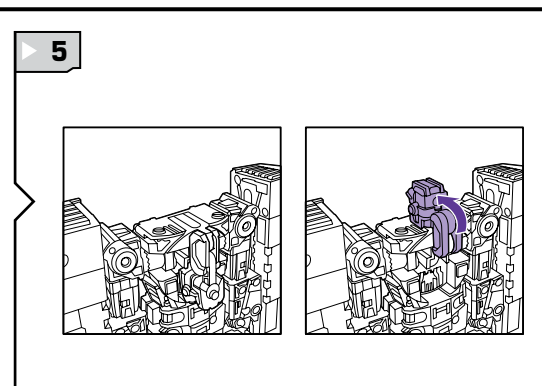

TRANSFORMERS

UNIVERSE

DECEPTICON DROPSHOT

AGES 5+
83852/83855 Asst.

TRANSFORMERS.COM

NOTE: Some parts are made to detach if excessive force is applied and are designed to be reattached if separation occurs. Adult supervision may be necessary for younger children.

CHANGING TO ROBOT

Reverse order of instructions to convert back into vehicle.