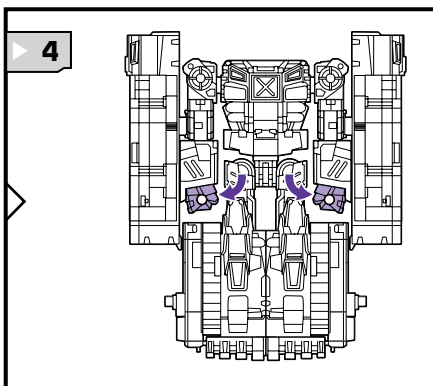

CHANGING TO ROBOT